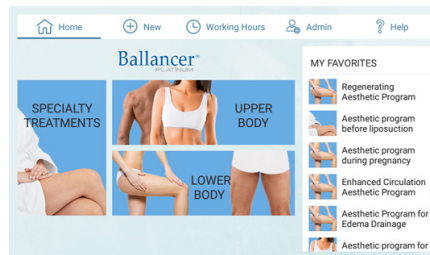

# Ballancer® PLATINUM

Ballancer® lymphatic massage:  
The perfect addition to your body contouring treatments!

Superior aesthetic and  
wellbeing experience

Versatile, innovative  
programs

Simple to use:  
no training or specialized  
therapist needed