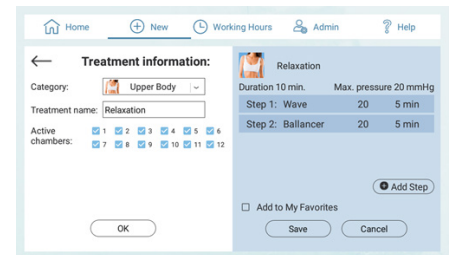

Intuitive touch screen interface to easily create unique massage programs